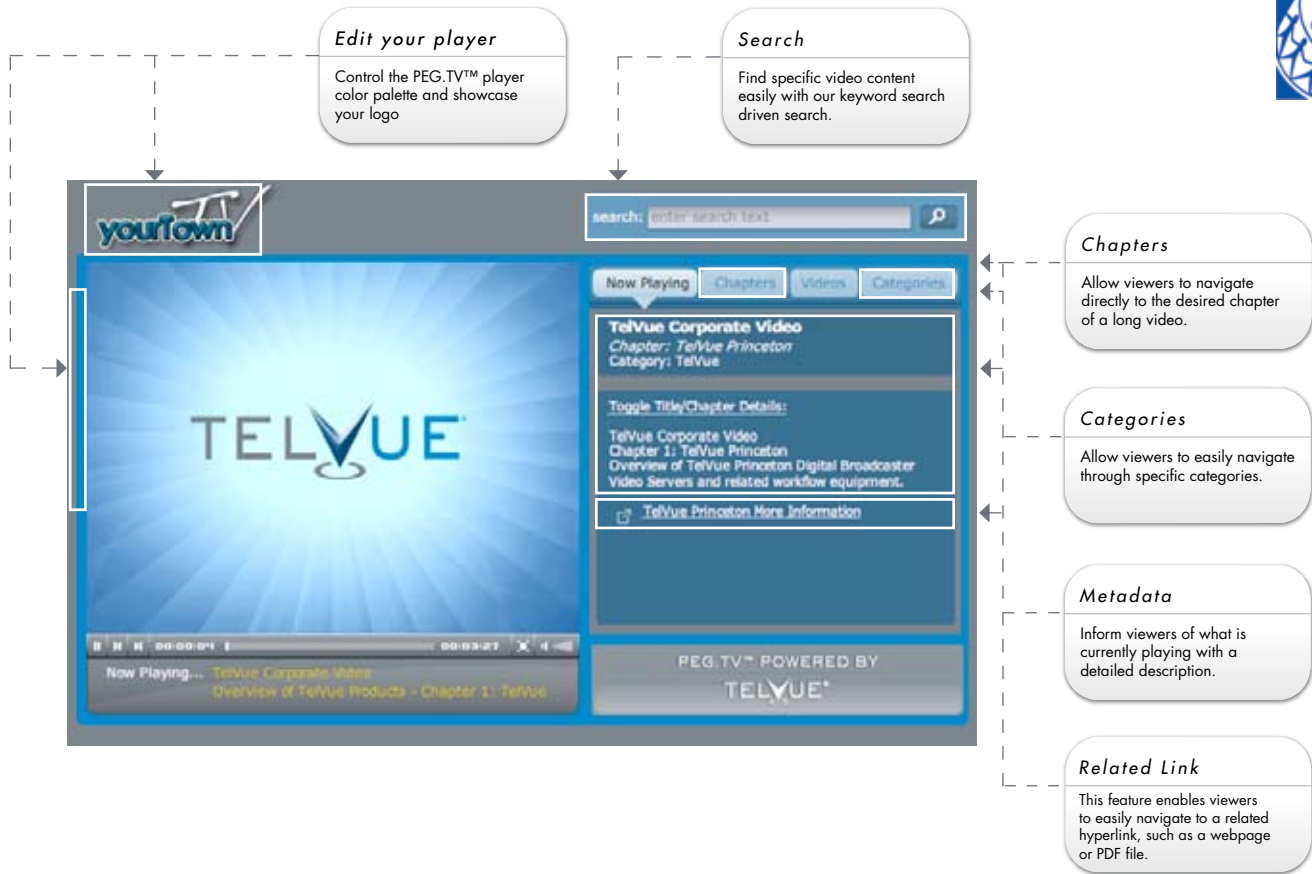

PEG.TV™ Specifications	
File Formats	Flash and H.264 Video
Streaming	RTMP
Operating Systems	Windows, Mac OS X, Linux
Web Browsers	CMS & Flash Player compatible with modern browsers including IE7+, FF2+, Safari
File Uploads	FTP
Internet	PEG.TV Live requires full-time Internet connection, 500Kbps or greater recommended
Live	PEG.TV Live requires compatible Windows Media or Flash Encoder, such as the TelVue Princeton™ E100W
Unlimited simultaneous viewers	
Overage rates may apply	

Note: Specifications are subject to change without notice.

TelVue Corporation is a broadcast technology company that helps hyperlocal television channels achieve professional results at affordable prices. TelVue achieves these results by using our proprietary digital media software and today's open technologies to simplify professional broadcast equipment and workflow. As a result, our customers benefit from improved programming, reduced costs and are better positioned to meet the new challenges of a rapidly changing industry.