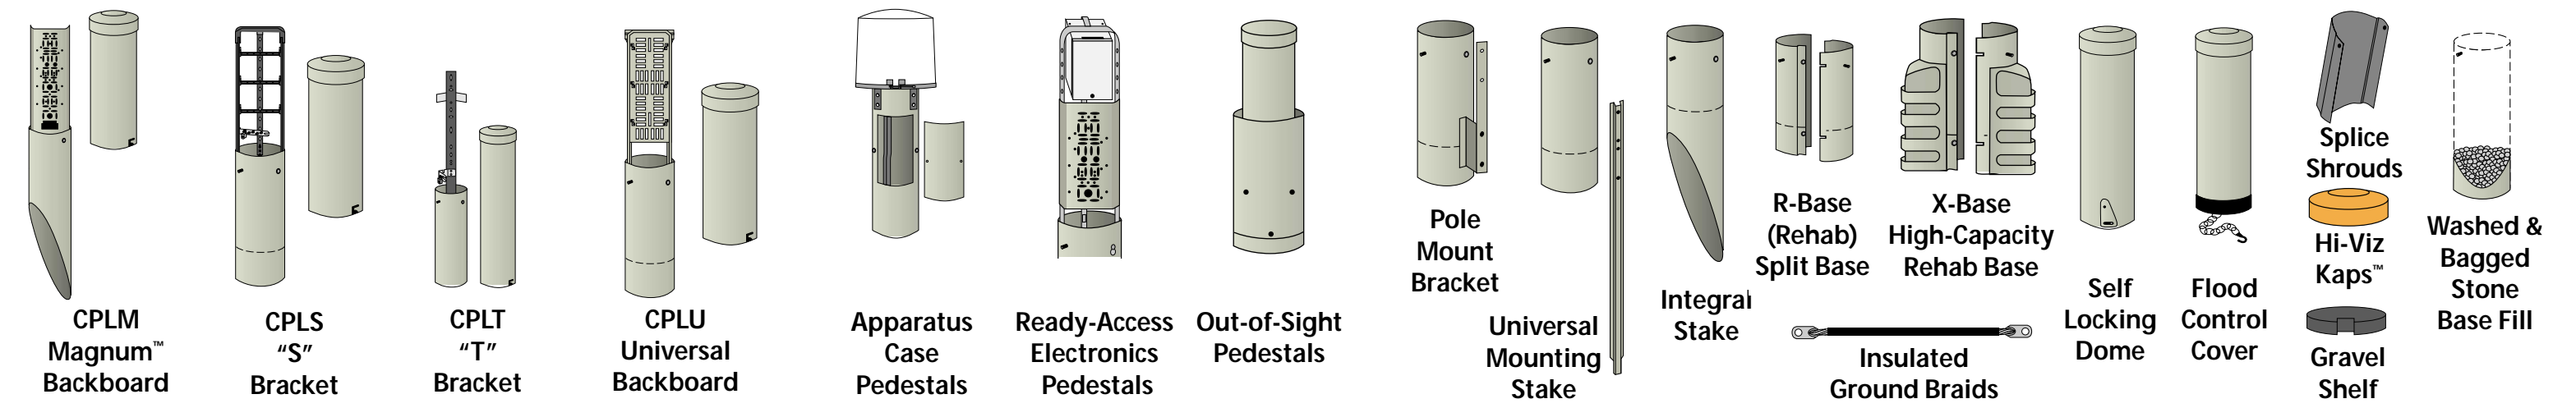

Charles Industries — Outside Plant Product Lines

PEDLOCK® BURIED DISTRIBUTION PEDESTALS

SPECIALTY PEDESTALS

ACCESSORIES FOR PEDLOCK BURIED DISTRIBUTION PEDESTALS

RUS-LISTED BD PEDESTALS

MULTI-PURPOSE HOUSINGS

BURIED SERVICE WIRE CLOSURES

LINE CONDITIONING DEVICES

APPARATUS CASES

WIRE GUARDS

CPE ENCLOSURES